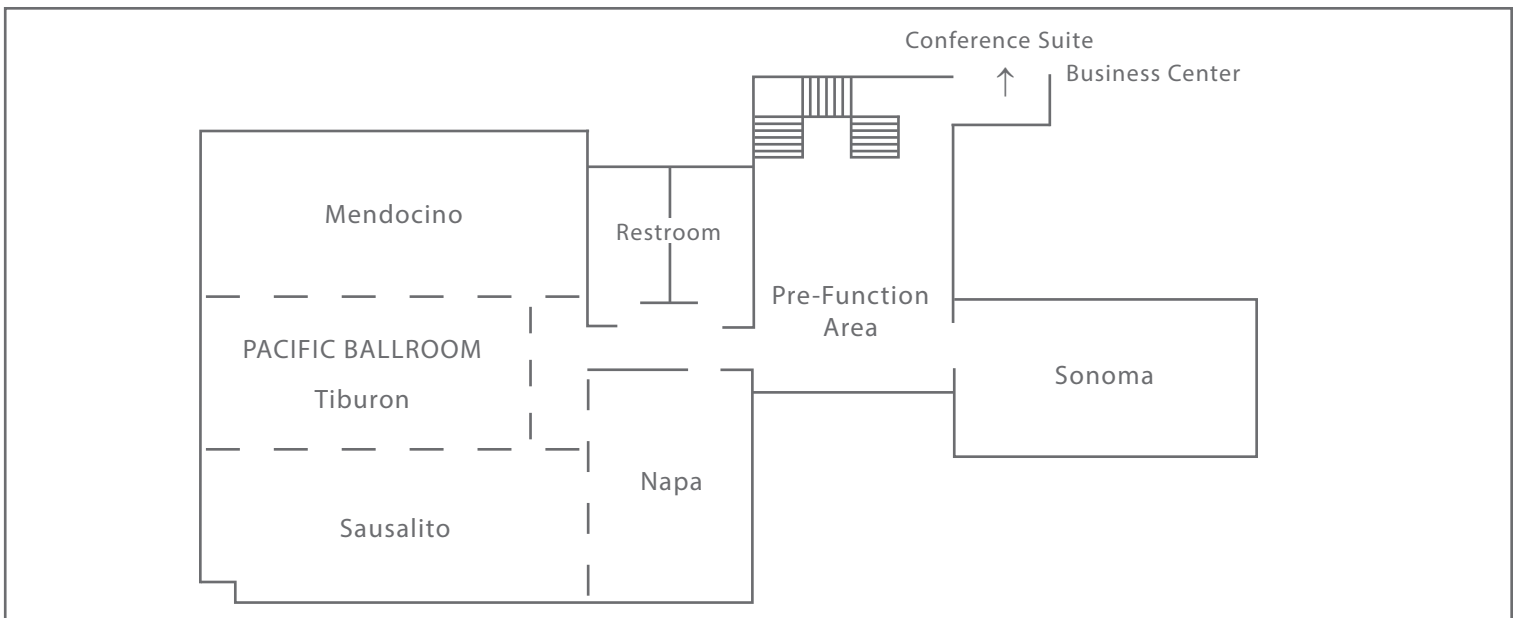

# Stay Focused. We Have All You Need for Your Next Successful Event

**5,675**  
Sq Ft of  
Flexible  
Event Space

Ideal for  
**300+**  
Attendees

Complimentary  
**Wi-Fi**

Catering &  
A/V Services

Onsite  
Conference  
Service Staff

EVENT SPACE	Banquet	Reception	Classroom	Theatre	Conference	Hollow Square	Ceiling Height	Room Dimensions	Square Footage
Pacific Ballroom (incl. Napa)	300	390	-	-	-	-	10'	68'X71'	4,068
Mendocino	80	120	52	90	40	36	10'	48'X24'	1,152
Tiburon	60	80	40	72	30	33	10'	38'X24'	912
Sausalito	75	110	34	80	30	25	10'	48'X24'	1,056
Napa	40	55	20	40	20	18	10'	20'X33'	660
Pacific Ballroom (without Napa)	270	350	180	350	150	90	10'	48'X71'	3,408
Tiburon & Mendocino	200	260	90	200	60	50	10'	48'X47'	2,256
Tiburon & Sausalito	200	240	70	175	50	40	10'	48'X45'	2,160
Sausalito & Napa	100	150	44	90	30	-	10'	64'X22'	1,408
Sonoma	50	60	36	65	28	32	10'	35'X24'	840
Pre-Function Area	-	15	-	-	-	-	18'	32'X24'	768
Conference Suite	-	15	-	-	6	-	10'	19'X19'	350